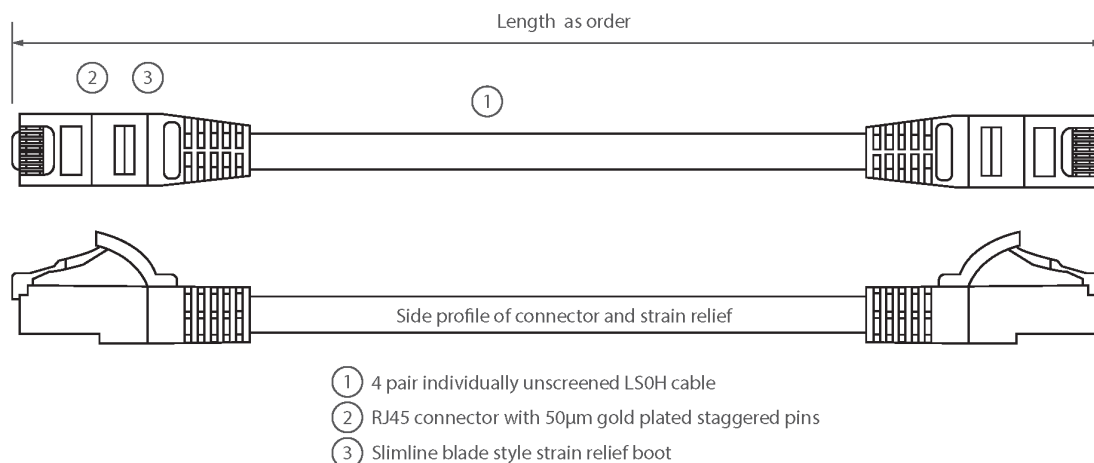

Product Specifications

Feature	Values
Cable type	U/UTP
Category	6
Length	3 m
Type of connector connection 1	RJ45 8(8)
Type of connector connection 2	RJ45 8(8)
Outer sheath colour	Yellow
Strain relief boot	Moulded-on
Strain relief boot colour	Yellow
Flame retardant version	Yes
Halogen free	Yes
Cable construction	1x4
AWG-size	24

Excel Cat6 Patch Lead U/UTP Unshielded LSOH Blade Booted 3m Yellow

Item Code: 100-332

excel
without compromise.

Pin assignment

1:1

Product drawing

Standards

Applicable standard	Detail
ISO/IEC 11801-1:2017	Information technology - Generic cabling for customer premises: Part 1 General Requirements
EN 50173-1:2018	Information technology. Generic cabling systems - General requirements
ANSI/TIA 568-2.D	Balanced Twisted-Pair Telecommunications Cabling and Components Standards
IEC 61156-5:2009+AMD1:2012 CSV	Multicore and symmetrical pair/quad cables for digital communications - Part 5: Symmetrical pair/quad cables with transmission characteristics up to 1 000 MHz - Horizontal floor wiring - Sectional specification
IEC 60332-1-2:2004	Tests on electric and optical fibre cables under fire conditions. Test for vertical flame propagation for a single insulated wire or cable. Procedure for 1 kW pre-mixed flame
IEC 61034-2:2005+A1:2013	Measurement of smoke density of cables burning under defined conditions - Part 2: Test procedure and requirements
RoHS	Compliant to the Restriction of Hazardous Substances
WFD	Compliant to Waste Framework Directive